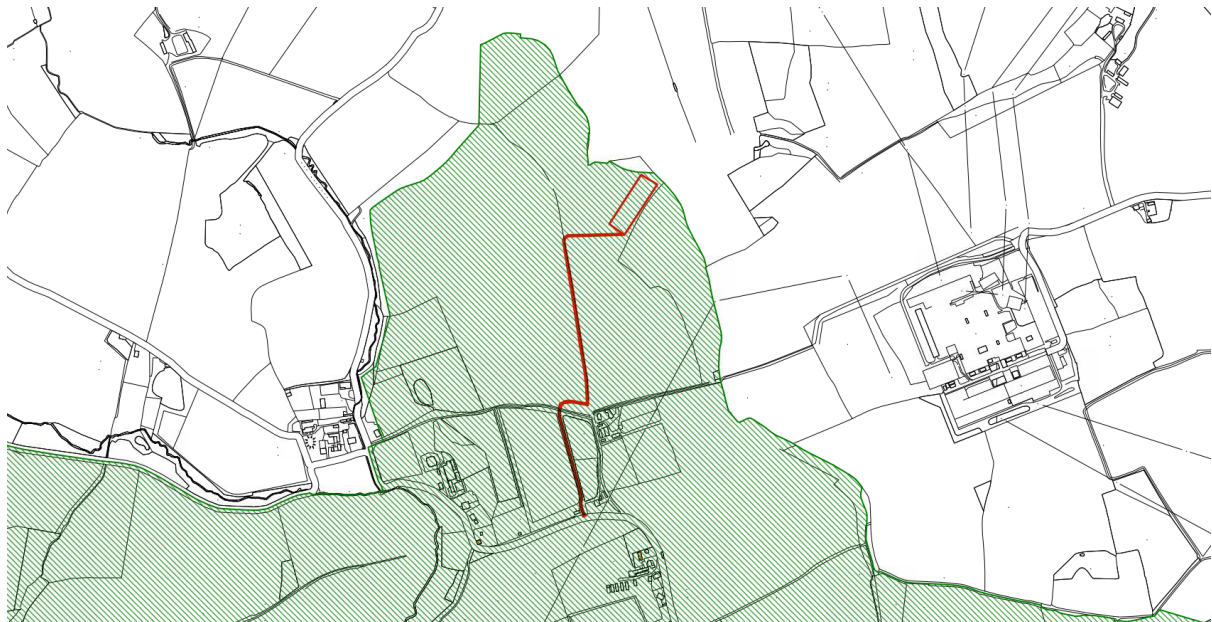

Application No: DC/17/02746

Parish: Burstall

Location: Land at Brook Farm, Off Church Hill Road

Legend

-  Area of Outstanding Natural Beauty
-  Special Landscape Area
-  Conservation Area

Listed Buildings

-  Grade 1
-  Grade 2
-  Grade 2 *

-  The Site
-  Built up Area Boundary

BABERGH DISTRICT COUNCIL
Corks Lane, Hadleigh, Ipswich. IP7 6SJ
Telephone : 01473 822801
minicom : 01473 825878
www.babergh.gov.uk

Reproduced by permission of
Ordnance Survey on behalf of HMSO.
© Crown copyright and database right 2016
Ordnance Survey Licence number 100023274